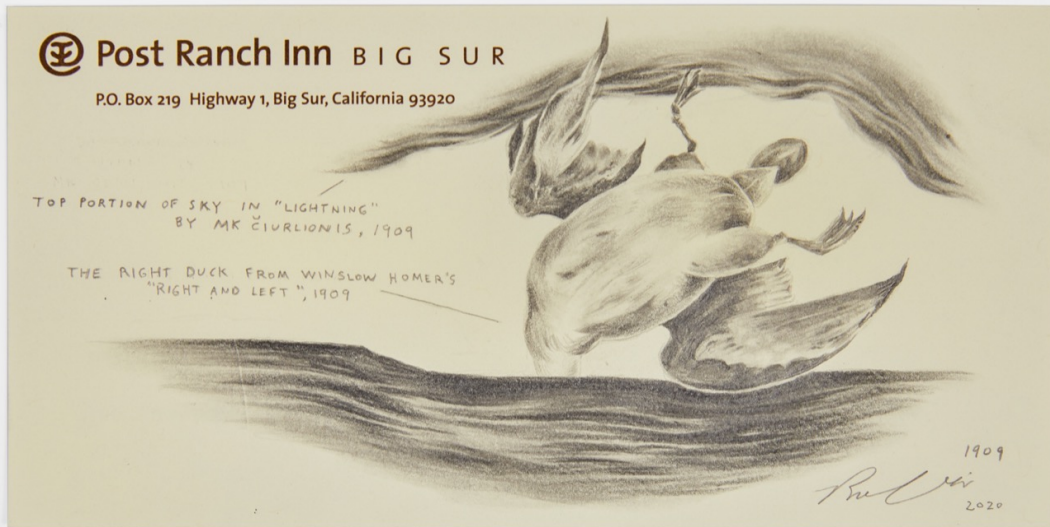

INMAN GALLERY