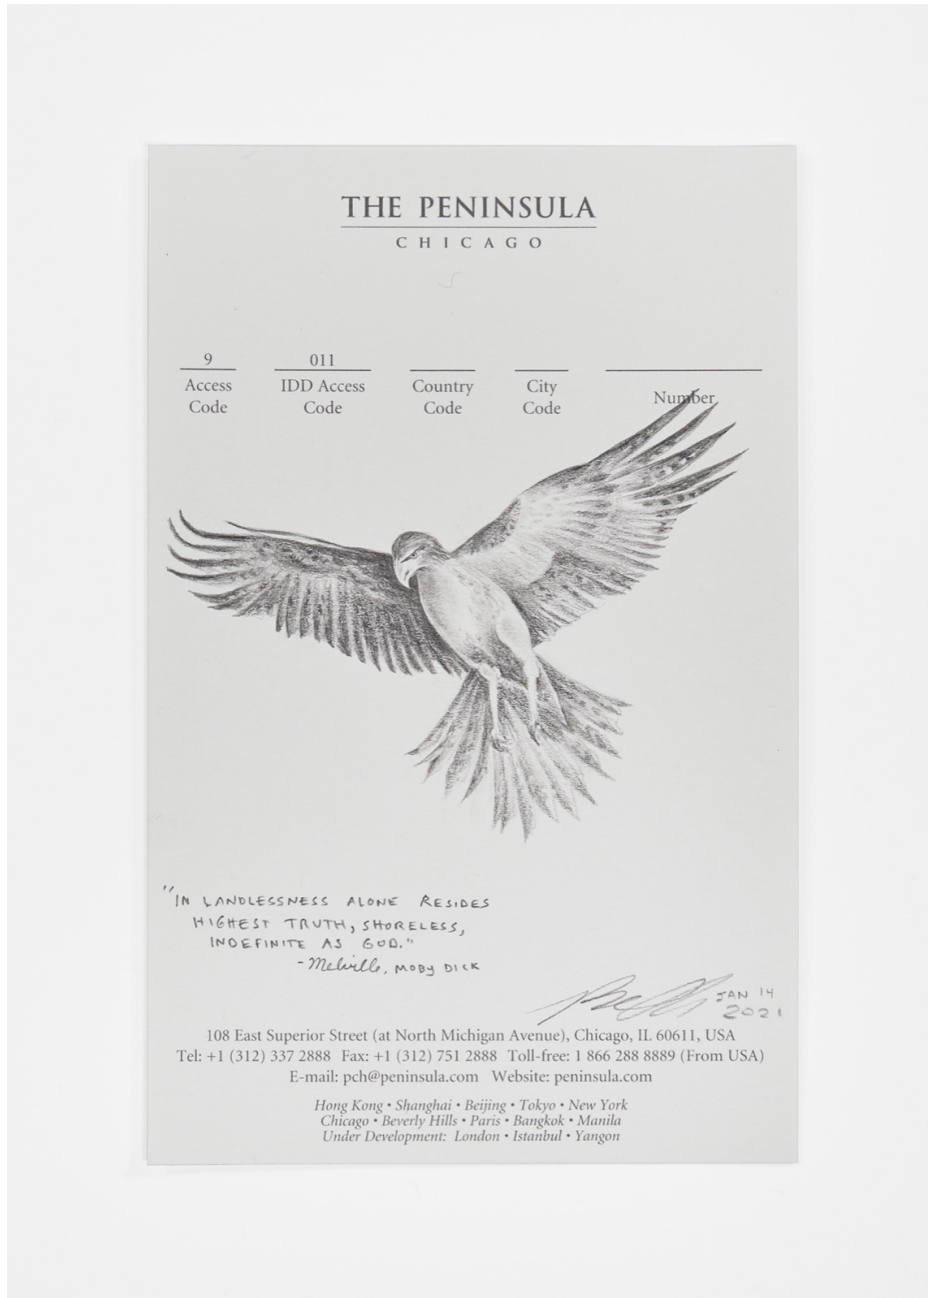

INMAN GALLERY

Robyn O'Neil
The Peninsula - Eagle, 2021
Hotel Stationery Drawings
graphite on found paper
5 1/2 x 3 1/2 in (14 x 8.9 cm)
10 1/2 x 8 1/2 x 1 1/2 in (26.7 x 21.6 x 3.8 cm) framed
RON 197
Sold