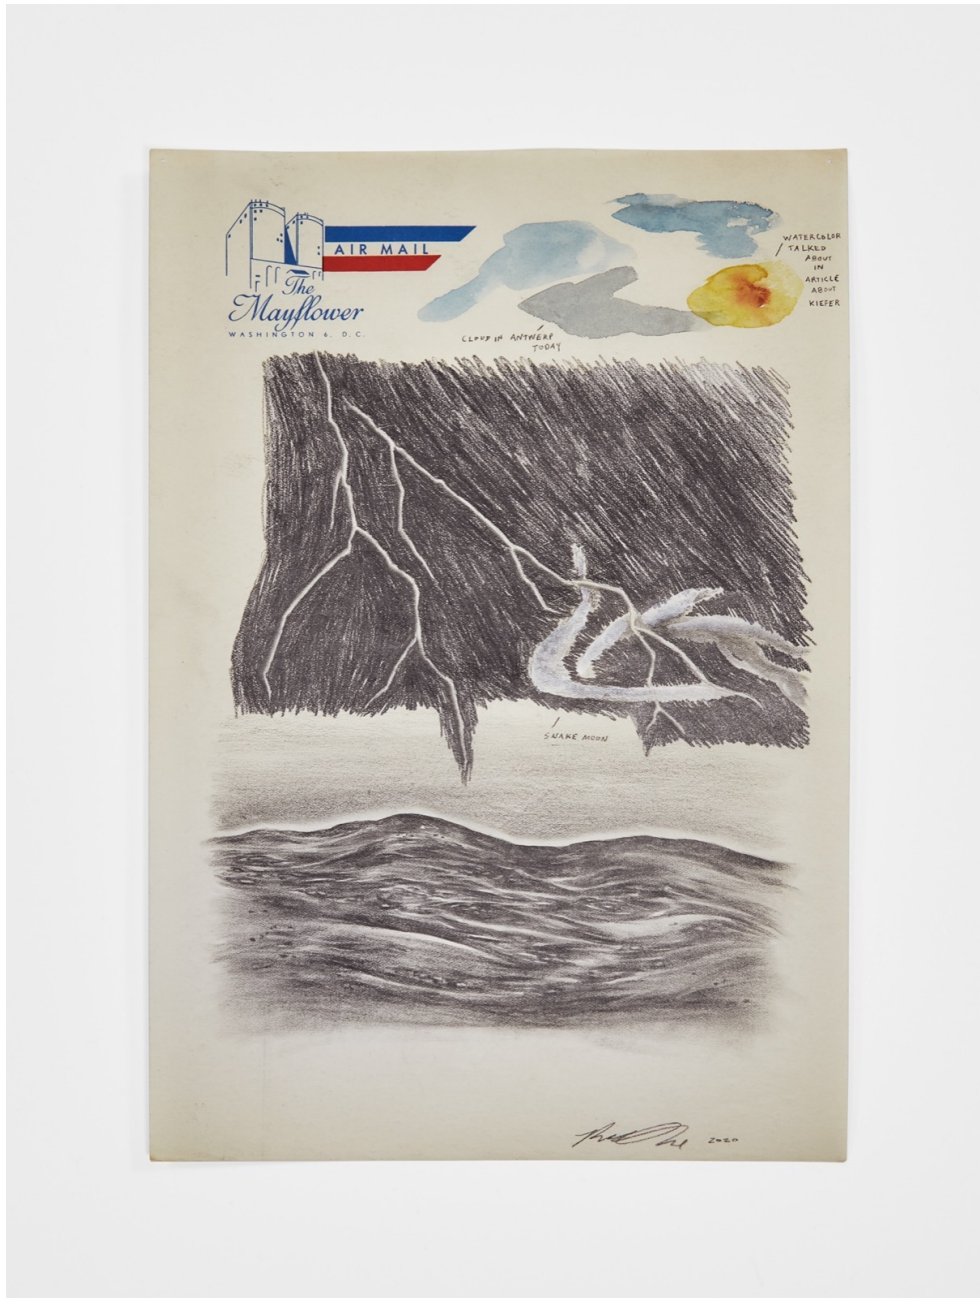

INMAN GALLERY

Robyn O'Neil

The Mayflower - Lightning, 2021

Hotel Stationery Drawings

watercolor, gouache and graphite on found paper

10 ³/₈ x 7 ¹/₄ in (26.4 x 18.4 cm)

15 ¹/₂ x 12 ¹/₄ x 1 ¹/₂ in (39.4 x 31.1 x 3.8 cm) framed

RON 194

$4,000